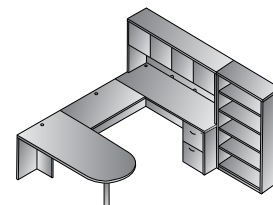

U w/Bullet + Bookcase 107"x108"
TYPA16
35.2 cu. ft. 673.5 lbs.

$3,290