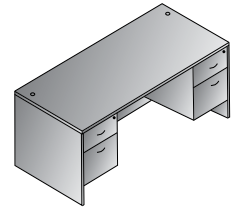

TYPICALS

Bow Top Desk 71"x41"
TYPA1 21.3 cu. ft.
 325.3 lbs.
\$1,865

Double Pedestal Desk 71"x35"
TYPA2
 20.4 cu. ft. 314.2 lbs.
\$1,770

Double Pedestal Desk 66"x30"
TYPA3
 15.7 cu. ft. 256.8 lbs.
\$1,420