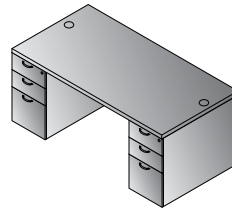

Top for Pedestal (2-Pack)
15.6"x30"x1.1"
CU:0.9 WT:15.4
List Price: \$155

Espresso with quarter-round bookcase and hutch

STEPFRONT TYPICALS

Bow Top Desk 71"x40"
TYP A201 24.6 cu. ft.
275.6 lbs.
\$2,005

Bow Top Desk w/Glass Modesty Panel
71"x40"
TYP A201G
25.8 cu. ft. 310.9 lbs.
\$2,240