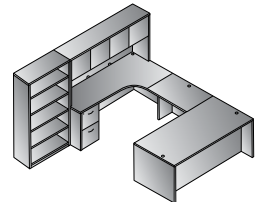

L Shape 66"x78"
TYPA9
 22.9 cu. ft. 378.2 lbs.
\$2,065

Right L Shape w/Curved Corner
 71"x83"
TYPA10R
 25.3 cu. ft. 410.2 lbs.
\$2,285

Executive Office
TYPA11
 47.3 cu. ft. 739.9 lbs.
\$4,185

U Shape w/Hutch 71"x113"
TYPA12
 36.1 cu. ft. 658.2 lbs.
\$3,345

U Shape w/Hutch + Storage
 108"x113"
TYPA13
 55.5 cu. ft. 889.7 lbs.
\$4,580

Left U + Bookcase 107"x107"
TYPA14L
 42.7 cu. ft. 809.1 lbs.
\$4,025

APAN Espresso features metallic drawer pulls.

Other colors feature black pulls; order "PM" optional metallic pulls.