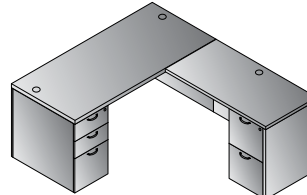

L-Shape w/Bow Top Desk 71"x88"
TYP A208
29.7 cu. ft. 389.2 lbs.
\$2,515

L-Shape w/Bow Top Desk and
Glass Modesty Panel 71"x88"
TYP A208G
30.9 cu. ft. 420.1 lbs.
\$2,750

L-Shape 66"x78"
TYP A209
26.2 cu. ft. 358.3 lbs.
\$2,325