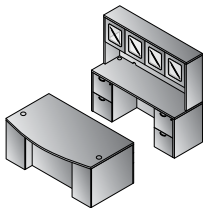

Executive Office
TYP A211 49.5 cu.
ft. 684.6 lbs.
$4,340