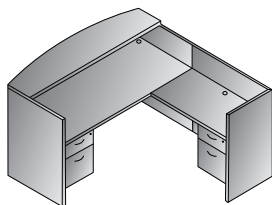

Reception Station 71"x77"x42"H
TYPA19
22.2 cu. ft. 418.8 lbs.

$2,190