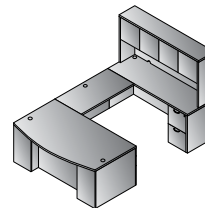

U-Shape with Hutch 71"x112"
TYP A212
40 cu. ft. 631.8 lbs.
$3,595