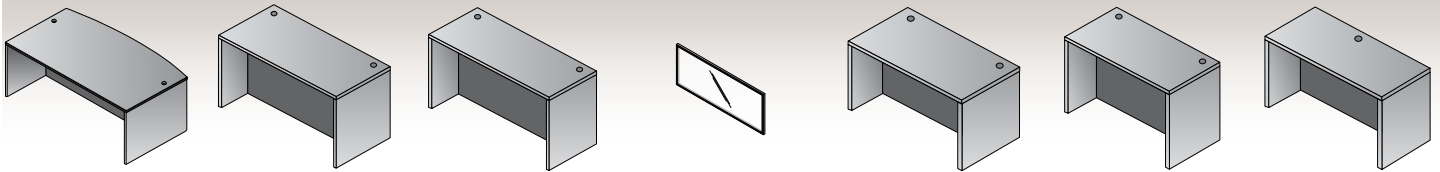

DESKS

Bow Desk Shell
71"x41"x29"
CU:7.3 WT:173.1
List Price: $710

Desk Shell
71"x36"x29"
CU:6.4 WT:162.0
List Price: $615

Desk Shell
71"x30"x29"
CU:5.3 WT:121.0
List Price: $565

Glass Modesty Panel
List Price: $310

Desk Shell
66"x30"x29"
CU:5.1 WT:135.6
List Price: $510

Desk Shell
60"x30"x29"
CU:4.6 WT:127.9
List Price: $485

Desk Shell
48"x30"x29"
CU:4.8 WT:110.2
List Price: $470