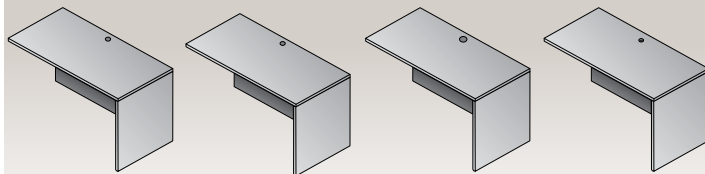

RETURNS

Return Shell
47"x23.5"x29"
CU:3.8 WT:90.4
List Price: $400

Return Shell
42"x23.5"x29"
CU:3.2 WT:81.0
List Price: $365

Return Shell
42"x20"x29"
CU:3.4 WT:88.2
List Price: $335
**Use with 20"D Ped

Return Shell
36"x23.5"x29"
CU:2.9 WT:73.9
List Price: $315