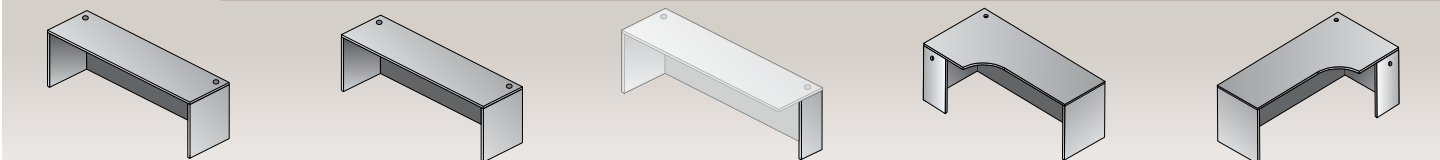

CREDENZAS

Credenza Shell
71"x24"x29"
CU:5.1 WT:122.4
List Price: $455

Credenza Shell
66"x24"x29"
CU:4.6 WT:116.6
List Price: $425

Support Leg (2-pack)
11"x28"H
CU:0.8 WT:9.0
List Price: $120

Left Corner Credenza
71"x36"x29"
CU:6.4 WT:148.8
List Price: $660

Right Corner Credenza
71"x36"x29"
CU:6.4 WT:148.8
List Price: $660