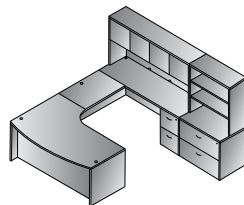

Four-Drawer Lateral File

Storage Cabinet

Lateral File + Open Hutch

Right U + Bookcase 107"x107"
TYPA14R
42.7 cu. ft. 809.1 lbs.

\$4,025

Left U w/Corner + Storage 107"x107"
TYPA15L
56.0 cu. ft. 886.4 lbs.

\$4,630