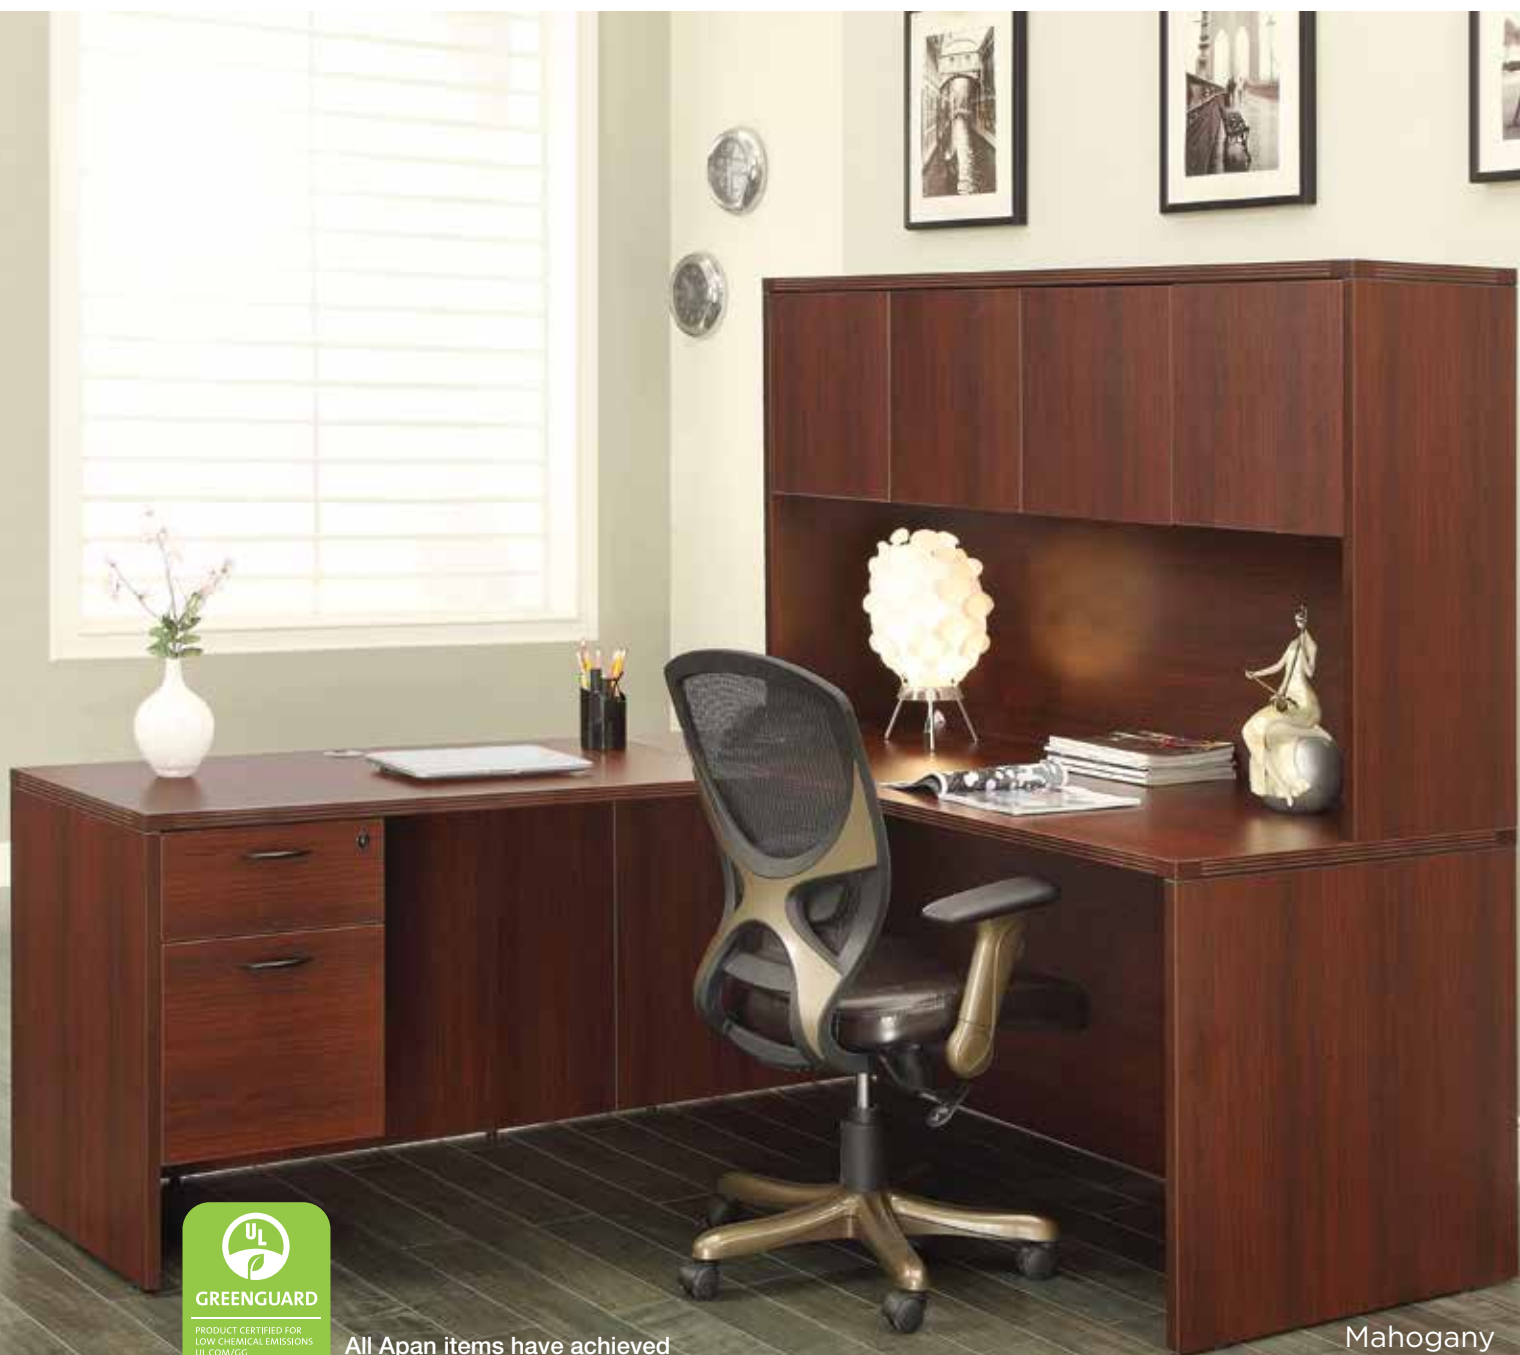

APAN modular laminate casegoods provide extensive selection, capability and value.

Full 1-1/8" thick worksurfaces and 2"-thick table tops are built with high-grade, contract-quality wood grain laminates. Apan is CARB compliant and GREENGUARD certified. Impact-resistant 3mm edges include a reeded edge detail.

**FINISH
KEY**

All Apan items have achieved GREENGUARD Certification

Mahogany