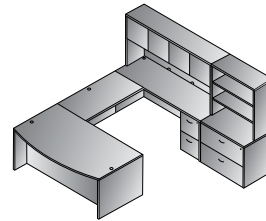

L Shape 66"x78"
TYPA9
 22.9 cu. ft. 378.2 lbs.
\$2,065

Right L Shape w/Curved Corner
 71"x83"
TYPA10R
 25.3 cu. ft. 410.2 lbs.
\$2,285

Executive Office
TYPA11
 47.3 cu. ft. 739.9 lbs.
\$4,185

U Shape w/Hutch 71"x113"
TYPA12
 36.1 cu. ft. 658.2 lbs.
\$3,345

U Shape w/Hutch + Storage
 108"x113"
TYPA13
 55.5 cu. ft. 889.7 lbs.
\$4,580

Left U + Bookcase 107"x107"
TYPA14L
 42.7 cu. ft. 809.1 lbs.
\$4,025

APAN Espresso features metallic drawer pulls.

Other colors feature black pulls; order "PM" optional metallic pulls.