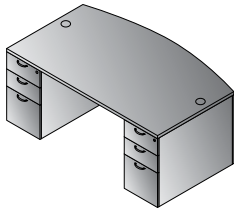

STEPFRONT TYPICALS

Bow Top Desk 71"x40"
TYP A201 24.6 cu. ft.
275.6 lbs.
$2,005