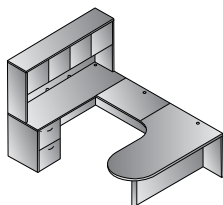

U w/Left Corner Bullet 71"x101"
TYPA18L
29.4 cu. ft. 538 lbs.

$2,780