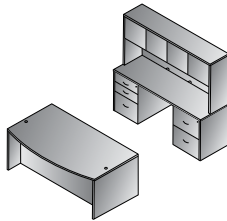

TYPICALS

Bow Top Desk 71"x41"
TYPA1 21.3 cu. ft.
 325.3 lbs.
\$1,865

Double Pedestal Desk 71"x35"
TYPA2
 20.4 cu. ft. 314.2 lbs.
\$1,770

Double Pedestal Desk 66"x30"
TYPA3
 15.7 cu. ft. 256.8 lbs.
\$1,420

Double Pedestal Desk 60"x30"
TYPA4
 15.2 cu. ft. 249.1 lbs.
\$1,395

Kneespace Credenza 71"x24"
TYPA5
 19.1 cu. ft. 274.6 lbs.
\$1,610

L Shape w/Bow Top Desk 71"x89"
TYPA8
 25.1 cu. ft. 415.7 lbs.
\$2,265

L Shape 66"x78"
TYPA9
 22.9 cu. ft. 378.2 lbs.
\$2,065

Right L Shape w/Curved Corner
 71"x83"
TYPA10R
 25.3 cu. ft. 410.2 lbs.
\$2,285

Executive Office
TYPA11
 47.3 cu. ft. 739.9 lbs.
\$4,185

U Shape w/Hutch 71"x113"
TYPA12
 36.1 cu. ft. 658.2 lbs.
\$3,345