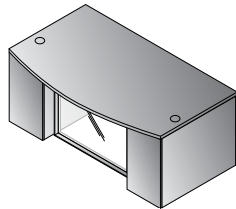

Top for Pedestal (2-Pack)
15.6"x30"x1.1"
CU:0.9 WT:15.4
List Price: \$155

Espresso with quarter-round bookcase and hutch

STEPFRONT TYPICALS

Bow Top Desk 71"x40"
TYP A201 24.6 cu. ft.
275.6 lbs.
\$2,005

Bow Top Desk w/Glass Modesty Panel
71"x40"
TYP A201G
25.8 cu. ft. 310.9 lbs.
\$2,240