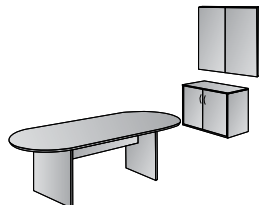

Conference Group 3-Pcs.
TYPA20 24.8 cu. ft.

$2,185