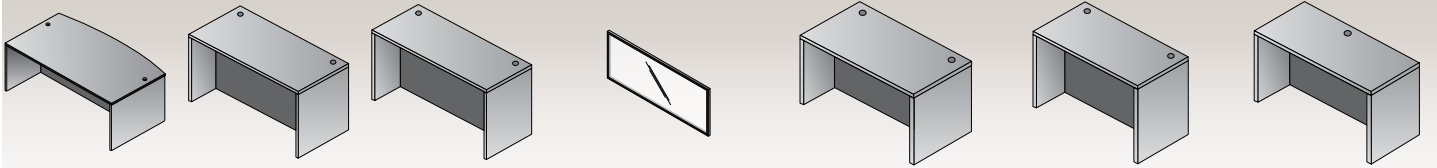

DESKS

Bow Desk Shell
71"x41"x29"
CU:7.3 WT:173.1
List Price: $710

Desk Shell
70.5"x36.5"x29"
CU:6.4 WT:162.0
List Price: $615

Desk Shell
71"x30"x29"
CU:5.3 WT:121.0
List Price: $565

Glass Modesty Panel
69"x28"x1" CU:2.1
WT:56.2 *Use: SPECIAL PEDS*
List Price: $310

Desk Shell
66"x30"x29"
CU:5.1 WT:135.6
List Price: $510

Desk Shell
60"x30"x29"
CU:4.6 WT:127.9
List Price: $485

Desk Shell
48"x30"x29"
CU:4.8 WT:110.2
List Price: $470