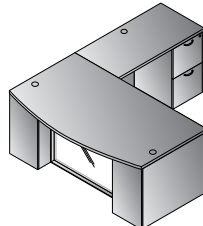

L-Shape w/Bow Top Desk 71"x88"
TYP A208
29.7 cu. ft. 389.2 lbs.
\$2,515

L-Shape w/Bow Top Desk and
Glass Modesty Panel 71"x88"
TYP A208G
30.9 cu. ft. 420.1 lbs.
\$2,750

L-Shape 66"x78"
TYP A209
26.2 cu. ft. 358.3 lbs.
\$2,325