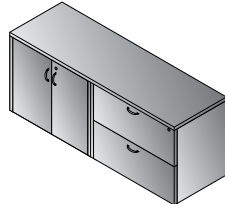

Combo Credenza 71"x23"
TYP A205 21.5 cu. ft.
316.4 lbs.
$1,655