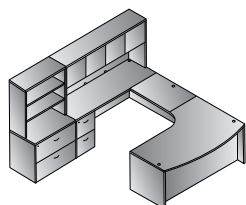

Left U w/Corner + Storage 107"x107"
TYPA15L
56.0 cu. ft. 886.4 lbs.

$4,630