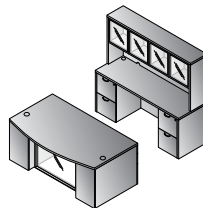

Executive Office w/Glass Modesty Panel
TYP A211G
51 cu. ft. 719.9 lbs.
$4,590