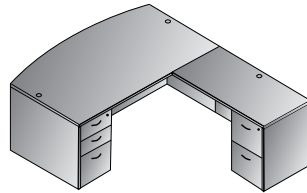

L Shape w/Bow Top Desk 71"x89"
TYPA8
25.1 cu. ft. 415.7 lbs.
$2,265