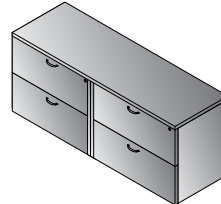

Double Lateral File Credenza 71"x23"
TYP A206
32 cu. ft. 348.3 lbs.
$1,960