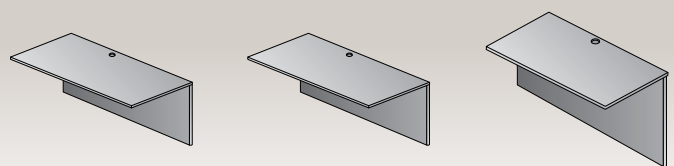

BRIDGES

Bridge
47"x23.5"x29"
CU:2.8 WT:70.5
List Price: $315

Bridge
42"x23.5"x29"
CU:2.5 WT:63
List Price: $295

Bridge
35"x23.5"x29"
CU:2.2 WT:56.2
List Price: $260