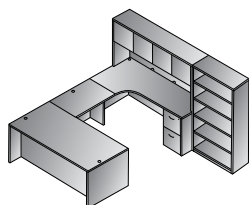

Right U + Bookcase 107"x107"
TYPA14R
42.7 cu. ft. 809.1 lbs.

$4,025