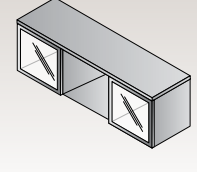

Wall-Mount Overhead with Glass Doors
36"x15"x17"
CU:2.2 WT:54
List Price: \$460

Wall-Mount Overhead with Glass Doors
48"x15"x17"
CU:2.7 WT:72
List Price: \$565

CONFERENCE

Conference Table
71"x35"x29"
CU:6.7 WT:138.9
List Price: \$690