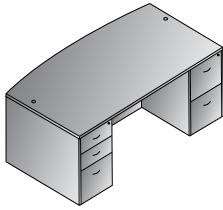

TYPICALS

Bow Top Desk 71"x41"
TYPA1 21.3 cu. ft.
325.3 lbs.
$1,865