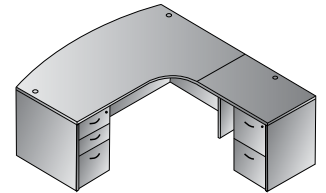

TYPICALS

Bow Top Desk 71"x41"
TYPA1 21.3 cu. ft.
 325.3 lbs.
\$1,865

Double Pedestal Desk 71"x35"
TYPA2
 20.4 cu. ft. 314.2 lbs.
\$1,770

Double Pedestal Desk 66"x30"
TYPA3
 15.7 cu. ft. 256.8 lbs.
\$1,420

Double Pedestal Desk 60"x30"
TYPA4
 15.2 cu. ft. 249.1 lbs.
\$1,395

Kneespace Credenza 71"x24"
TYPA5
 19.1 cu. ft. 274.6 lbs.
\$1,610

L Shape w/Bow Top Desk 71"x89"
TYPA8
 25.1 cu. ft. 415.7 lbs.
\$2,265

L Shape 66"x78"
TYPA9
 22.9 cu. ft. 378.2 lbs.
\$2,065

Right L Shape w/Curved Corner
 71"x83"
TYPA10R
 25.3 cu. ft. 410.2 lbs.
\$2,285

Executive Office
TYPA11
 47.3 cu. ft. 739.9 lbs.
\$4,185

U Shape w/Hutch 71"x113"
TYPA12
 36.1 cu. ft. 658.2 lbs.
\$3,345