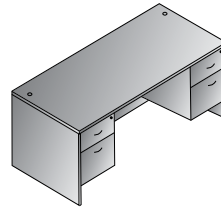

Reception L workstation shown above with optional add-on glass top. Provides extensive work area.

Cherry

Wall-mount overheads with wood doors (shown above) or glass doors. Choose from full, 3/4 and mobile pedestals, plus multfile and lateral file options.

TYPICALS

Bow Top Desk 71"x41"
TYPA1 21.3 cu. ft.
 325.3 lbs.
\$1,865

Double Pedestal Desk 71"x35"
TYPA2
 20.4 cu. ft. 314.2 lbs.
\$1,770

Double Pedestal Desk 66"x30"
TYPA3
 15.7 cu. ft. 256.8 lbs.
\$1,420