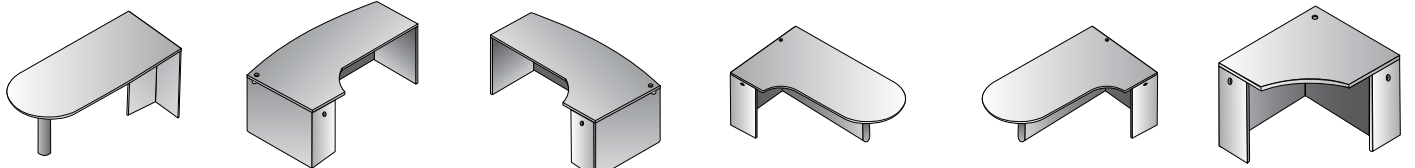

Mahogany

DESKS

Bow Desk Shell
71"x41"x29"
CU:7.3 WT:173.1
List Price: \$710

Desk Shell
70.5"x36.5"x29"
CU:6.4 WT:162.0
List Price: \$615

Desk Shell
71"x30"x29"
CU:5.3 WT:121.0
List Price: \$565

Glass Modesty Panel
69"x28"x1" CU:2.1
WT:56.2 *Use: SPECIAL PEDS*
List Price: \$310

Desk Shell
66"x30"x29"
CU:5.1 WT:135.6
List Price: \$510

Desk Shell
60"x30"x29"
CU:4.6 WT:127.9
List Price: \$485

Desk Shell
48"x30"x29"
CU:4.8 WT:110.2
List Price: \$470

Bullet
71"x36"x29"
CU:6.6 WT:116.8
List Price: \$625