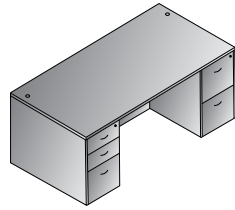

TYPICALS

Bow Top Desk 71"x41"
TYPA1 21.3 cu. ft.
 325.3 lbs.
\$1,865

Double Pedestal Desk 71"x35"
TYPA2
 20.4 cu. ft. 314.2 lbs.
\$1,770

Double Pedestal Desk 66"x30"
TYPA3
 15.7 cu. ft. 256.8 lbs.
\$1,420