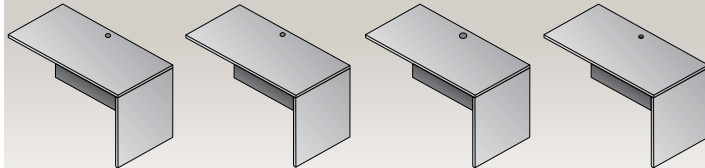

RETURNS

Return Shell
47"x23.5"x29"
CU:3.8 WT:90.4
List Price: $400

Return Shell
42"x23.5"x29"
CU:3.2 WT:81.0
List Price: $365

Return Shell
42"x20"x29"
CU:3.4 WT:88.2
List Price: $335
**Use with 20" Ped

Return Shell
36"x23.5"x29"
CU:2.9 WT:73.9
List Price: $315