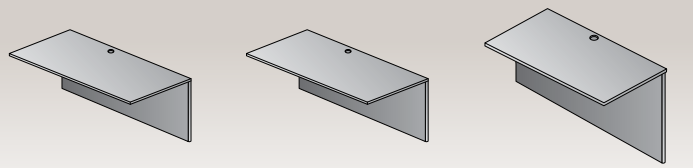

Right Computer Corner Bullet
71"x30"/42"x29"
CU:8.2 WT:145.5
List Price: \$795

Corner Unit
42"x42"x29"
CU:5.0 WT:125.7
List Price: \$500

RETURNS

Return Shell
47"x23.5"x29"
CU:3.8 WT:90.4
List Price: \$400

Return Shell
42"x23.5"x29"
CU:3.2 WT:81.0
List Price: \$365

Return Shell
42"x20"x29"
CU:3.4 WT:88.2
List Price: \$335
***Use with 20" Ped*

Return Shell
36"x23.5"x29"
CU:2.9 WT:73.9
List Price: \$315

BRIDGES