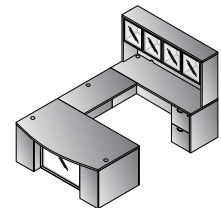

30"D Freestanding Pedestal
TYP A263
9.6 cu. ft. 101.4 lbs.
\$860

Executive Office
TYP A211 49.5 cu.
ft. 684.6 lbs.
\$4,340

Executive Office w/Glass Modesty Panel
TYP A211G
51 cu. ft. 719.9 lbs.
\$4,590

U-Shape with Hutch 71"x112"
TYP A212
40 cu. ft. 631.8 lbs.
\$3,595