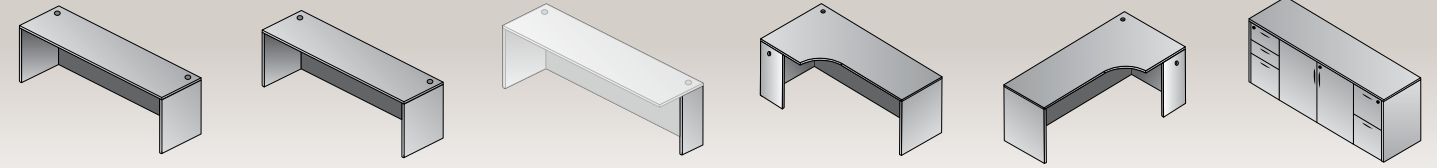

CREDENZAS

Credenza Shell
71"x24"x29"
CU:5.1 WT:122.4
List Price: $455

Credenza Shell
66"x24"x29"
CU:4.6 WT:116.6
List Price: $425

Support Leg (2-pack)
11"x28"H
CU:0.8 WT:9.0
List Price: $120

Left Corner Credenza
71"x36"x29"
CU:6.4 WT:148.8
List Price: $660

Right Corner Credenza
71"x36"x29"
CU:6.4 WT:148.8
List Price: $660

Storage Credenza
72"x22"x29"
CU:16.7 WT:224
List Price: $1815