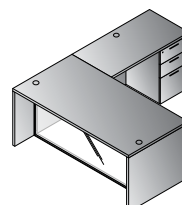

\$2,780

Reception Station 71"x77"x42"H
TYPA19
22.2 cu. ft. 418.8 lbs.

\$2,190

Conference Group 3-Pcs.
TYPA20 24.8 cu. ft.

\$2,185

L-Shape w/Glass Modesty Panel
71"x84"
TYPA29G

\$1,920

Combination Storage Credenza