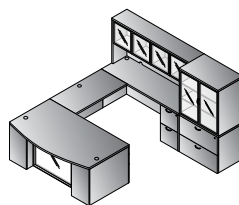

U-Shape w/Hutch + File Storage & Glass
Modesty Panel 107"x112"
TYP A213G
62.7 cu. ft. 968 lbs.
$5,695