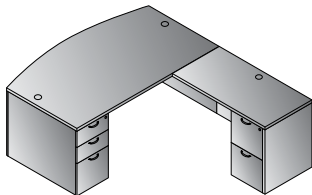

L-Shape w/Bow Top Desk 71"x88"
TYP A208
29.7 cu. ft. 389.2 lbs.
$2,515