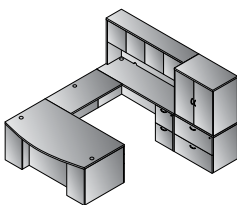

U-Shape w/Hutch + File Storage
107"x112"
TYP A213
61 cu. ft. 936.1 lbs.
$5,285