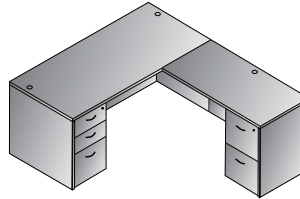

L Shape 66"x78"
TYPA9
22.9 cu. ft. 378.2 lbs.
$2,065