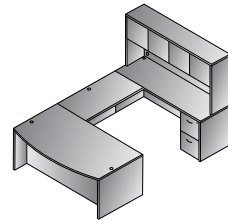

TYPICALS

Bow Top Desk 71"x41"
TYPA1 21.3 cu. ft.
 325.3 lbs.
\$1,865

Double Pedestal Desk 71"x35"
TYPA2
 20.4 cu. ft. 314.2 lbs.
\$1,770

Double Pedestal Desk 66"x30"
TYPA3
 15.7 cu. ft. 256.8 lbs.
\$1,420

Double Pedestal Desk 60"x30"
TYPA4
 15.2 cu. ft. 249.1 lbs.
\$1,395

Kneespace Credenza 71"x24"
TYPA5
 19.1 cu. ft. 274.6 lbs.
\$1,610

L Shape w/Bow Top Desk 71"x89"
TYPA8
 25.1 cu. ft. 415.7 lbs.
\$2,265

L Shape 66"x78"
TYPA9
 22.9 cu. ft. 378.2 lbs.
\$2,065

Right L Shape w/Curved Corner
 71"x83"
TYPA10R
 25.3 cu. ft. 410.2 lbs.
\$2,285

Executive Office
TYPA11
 47.3 cu. ft. 739.9 lbs.
\$4,185

U Shape w/Hutch 71"x113"
TYPA12
 36.1 cu. ft. 658.2 lbs.
\$3,345