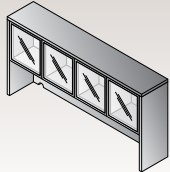

HUTCHES

Overhead with Glass Doors
71"x15"x36"
CU:6.5 WT:136
List Price: $775